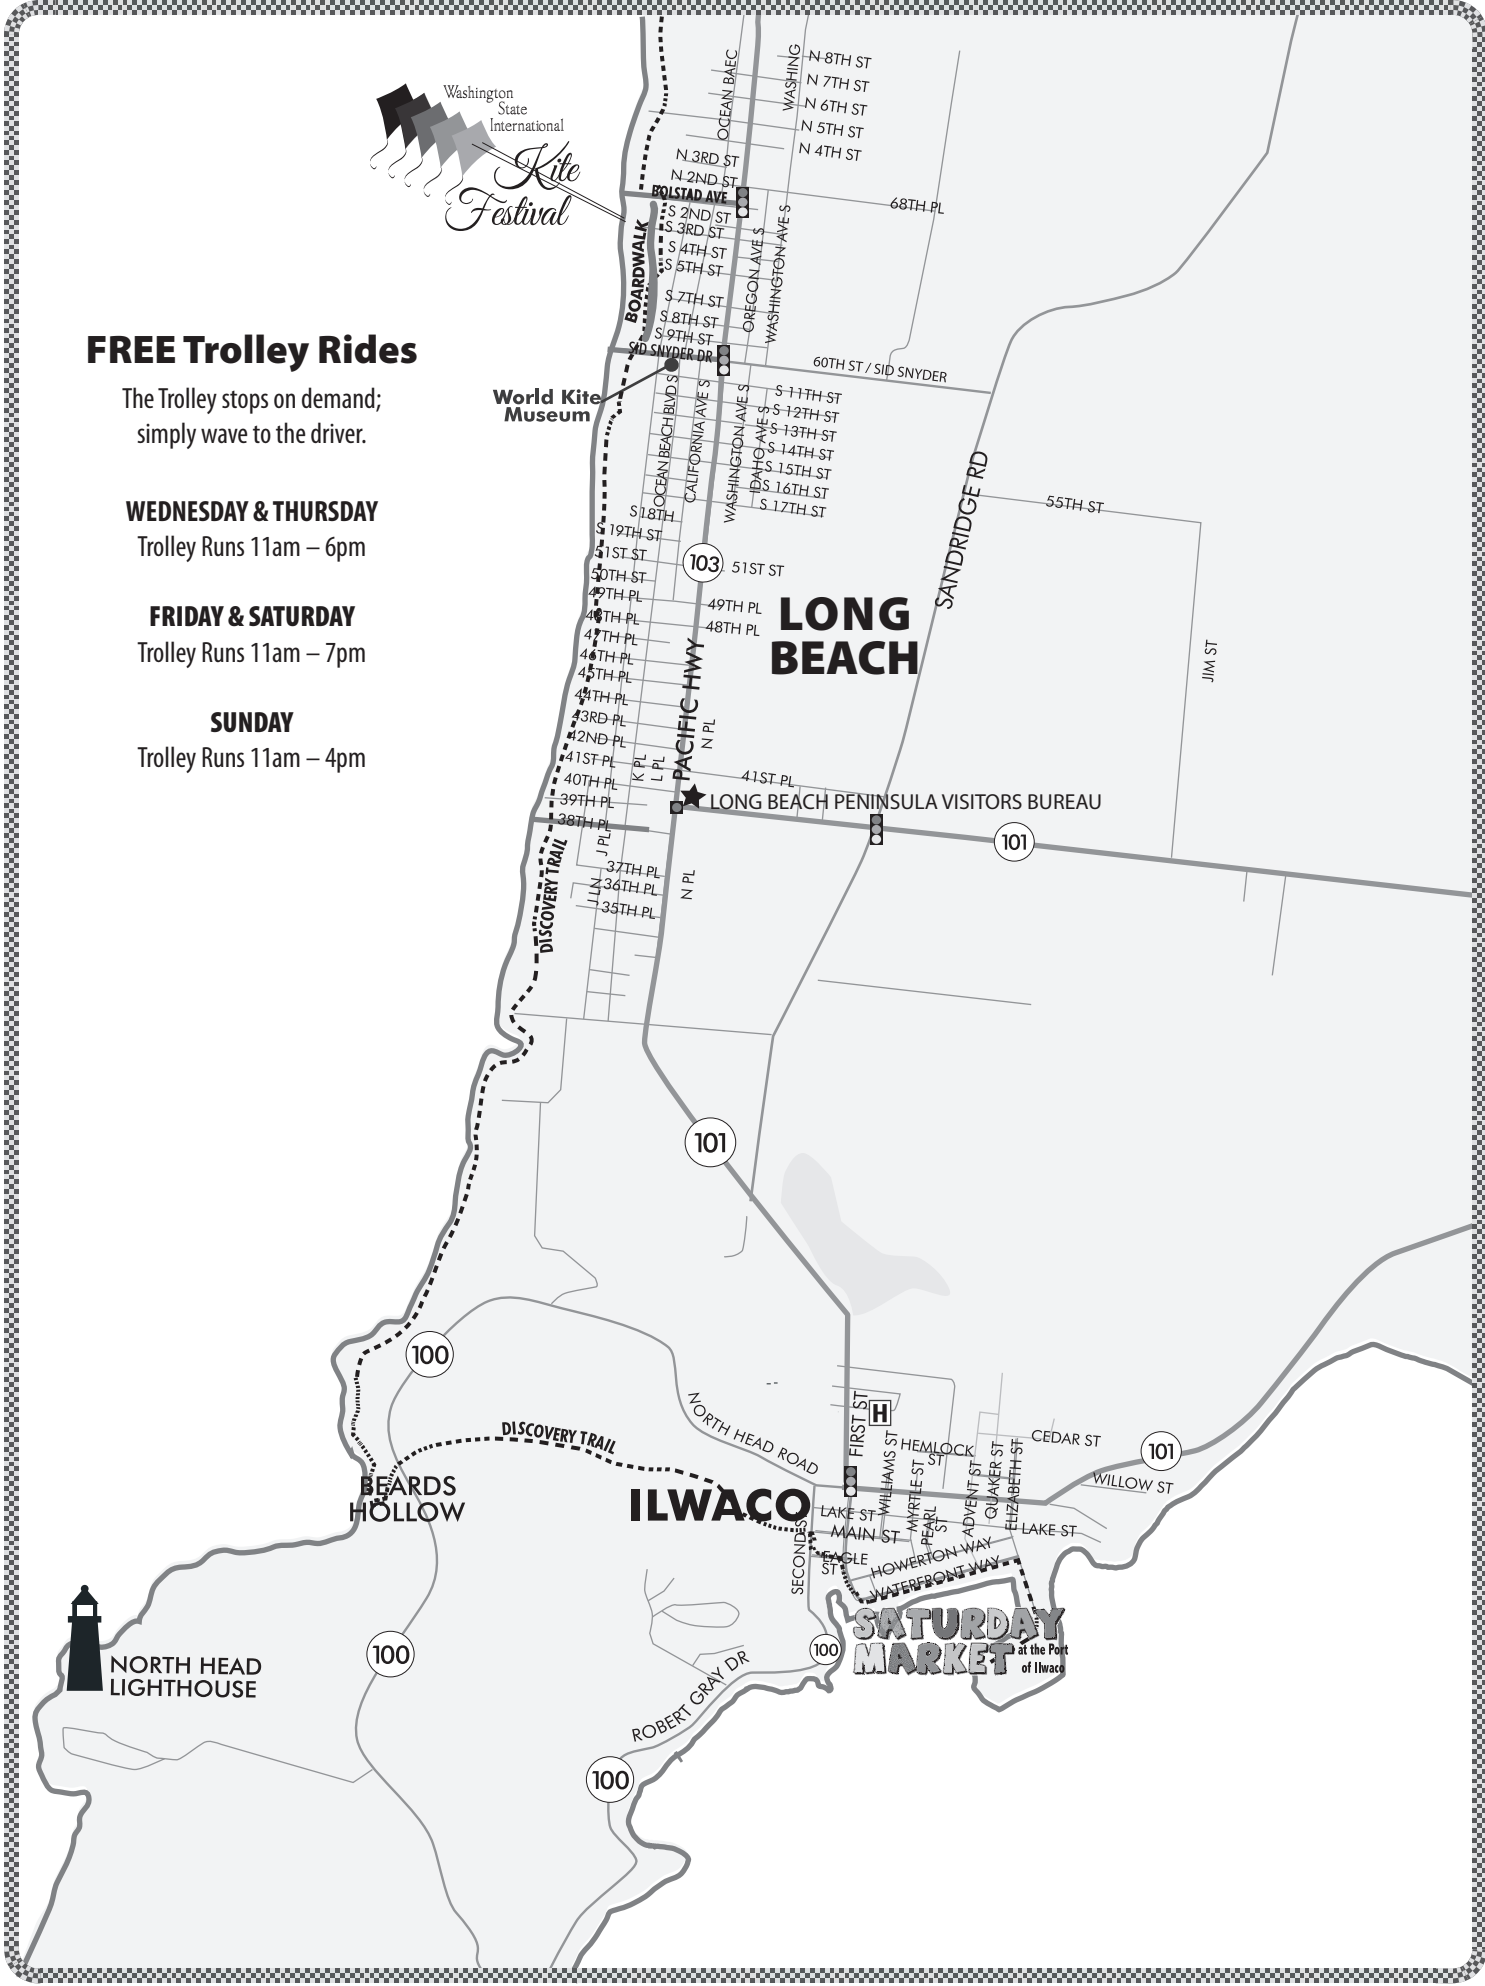

## FREE Trolley Rides

The Trolley stops on demand; simply wave to the driver.

### WEDNESDAY & THURSDAY

Trolley Runs 11am – 6pm

### FRIDAY & SATURDAY

Trolley Runs 11am – 7pm

### SUNDAY

Trolley Runs 11am – 4pm

**NORTH HEAD LIGHTHOUSE**

**BEARDS HOLLOW**

**ILWACO**

**SATURDAY MARKET**  
at the Port of Ilwaco

**LONG BEACH**

**World Kite Museum**